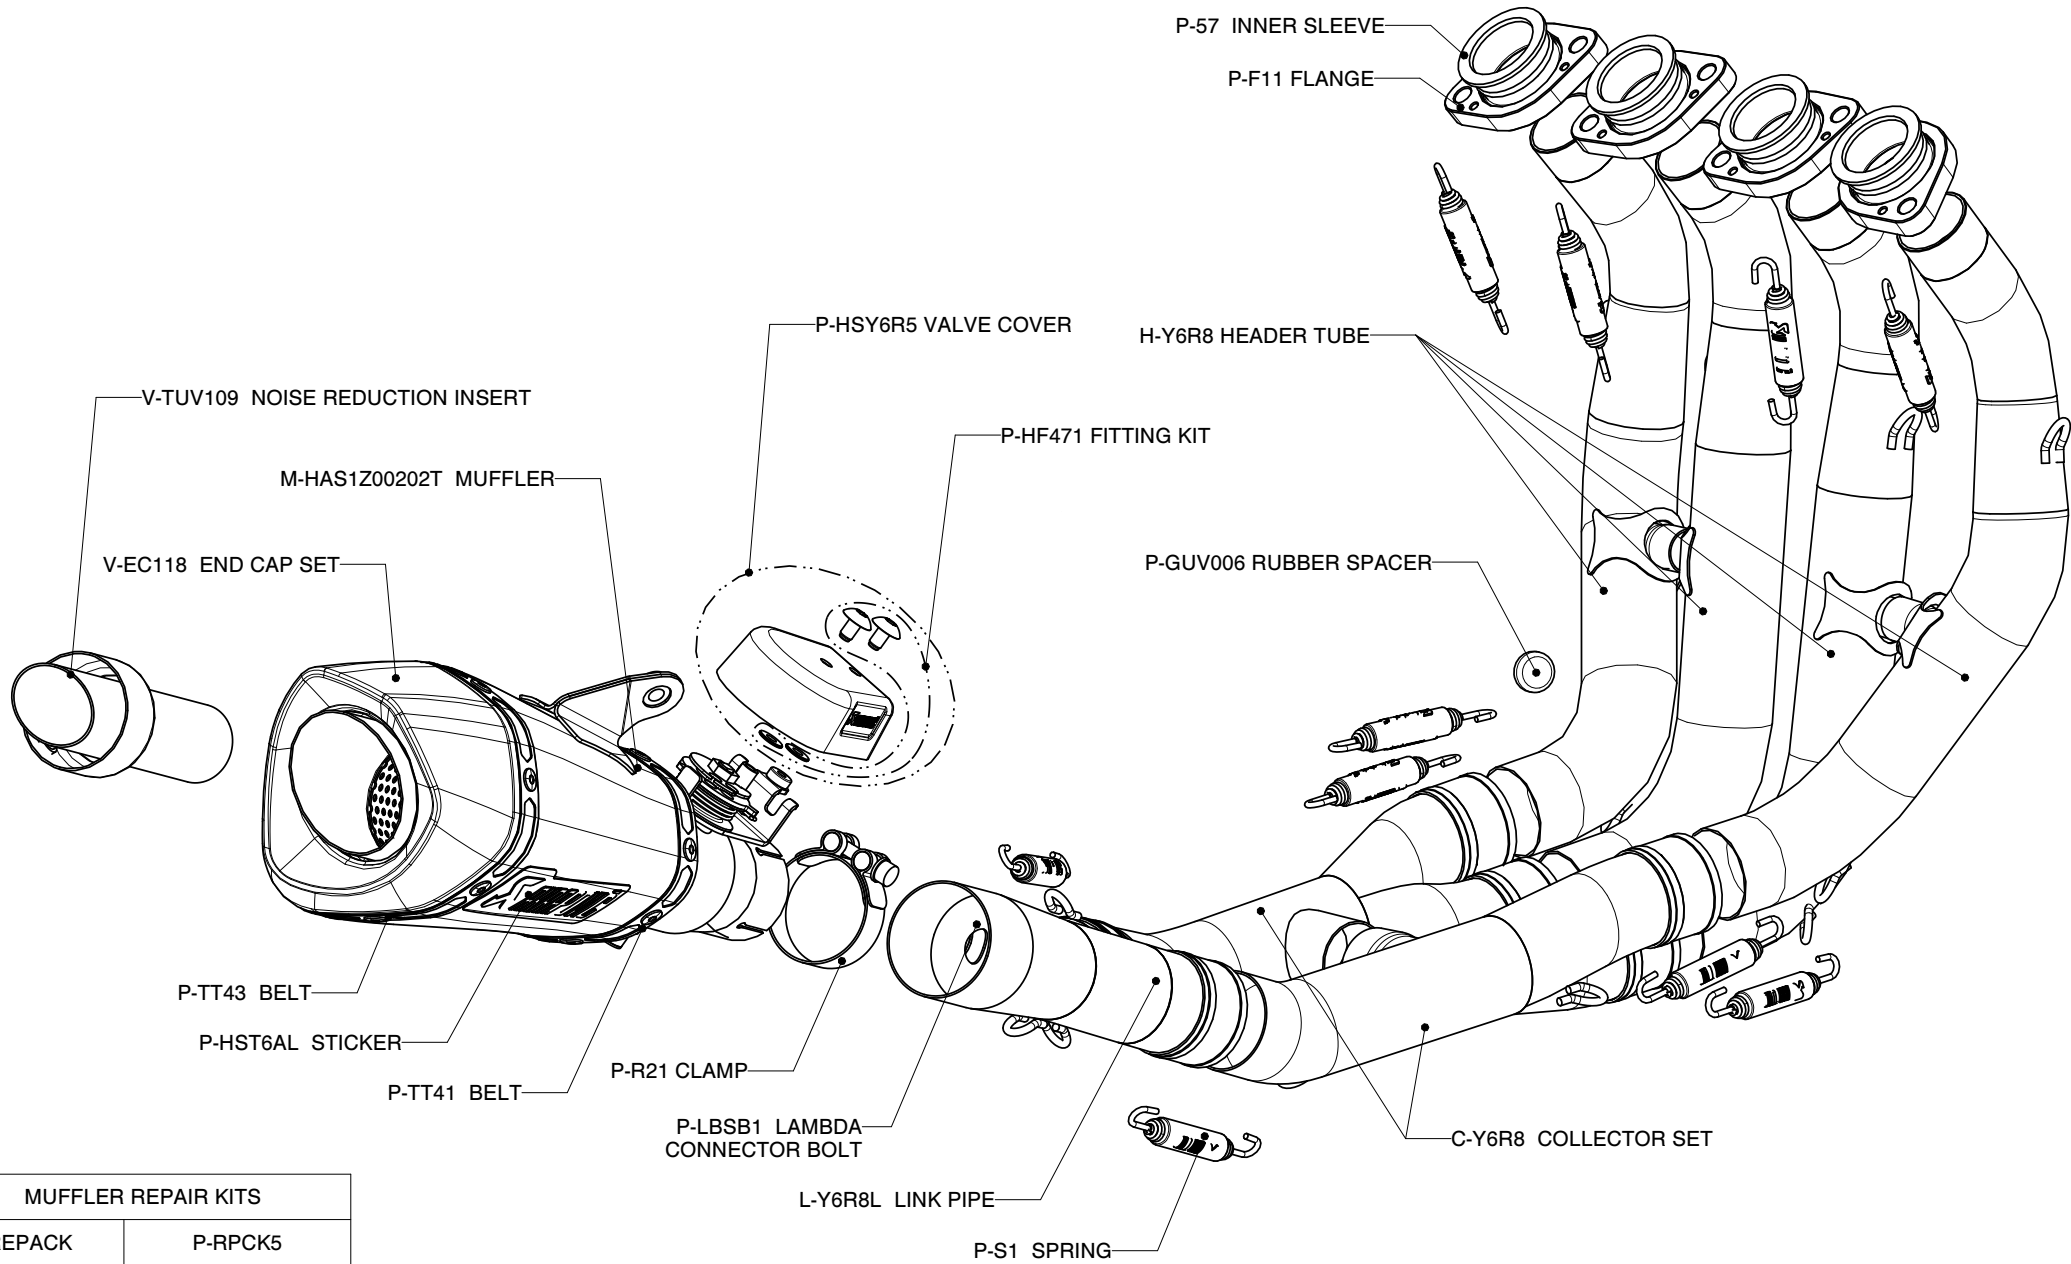

**Yamaha YZF R6, Complete exhaust system / RACING LINE tube set with EC Type approval SLIP-ON Muffler**  
**Product code: S-Y6R8-ASZ/1**

**WARNING! THE SLIP-ON EC TYPE APPROVAL IS NOT VALID IN COMBINATION WITH RACING TUBE SET**

MUFFLER REPAIR KITS	
REPACK	P-RPCK5
SLEEVE	P-RKS288ASZ19