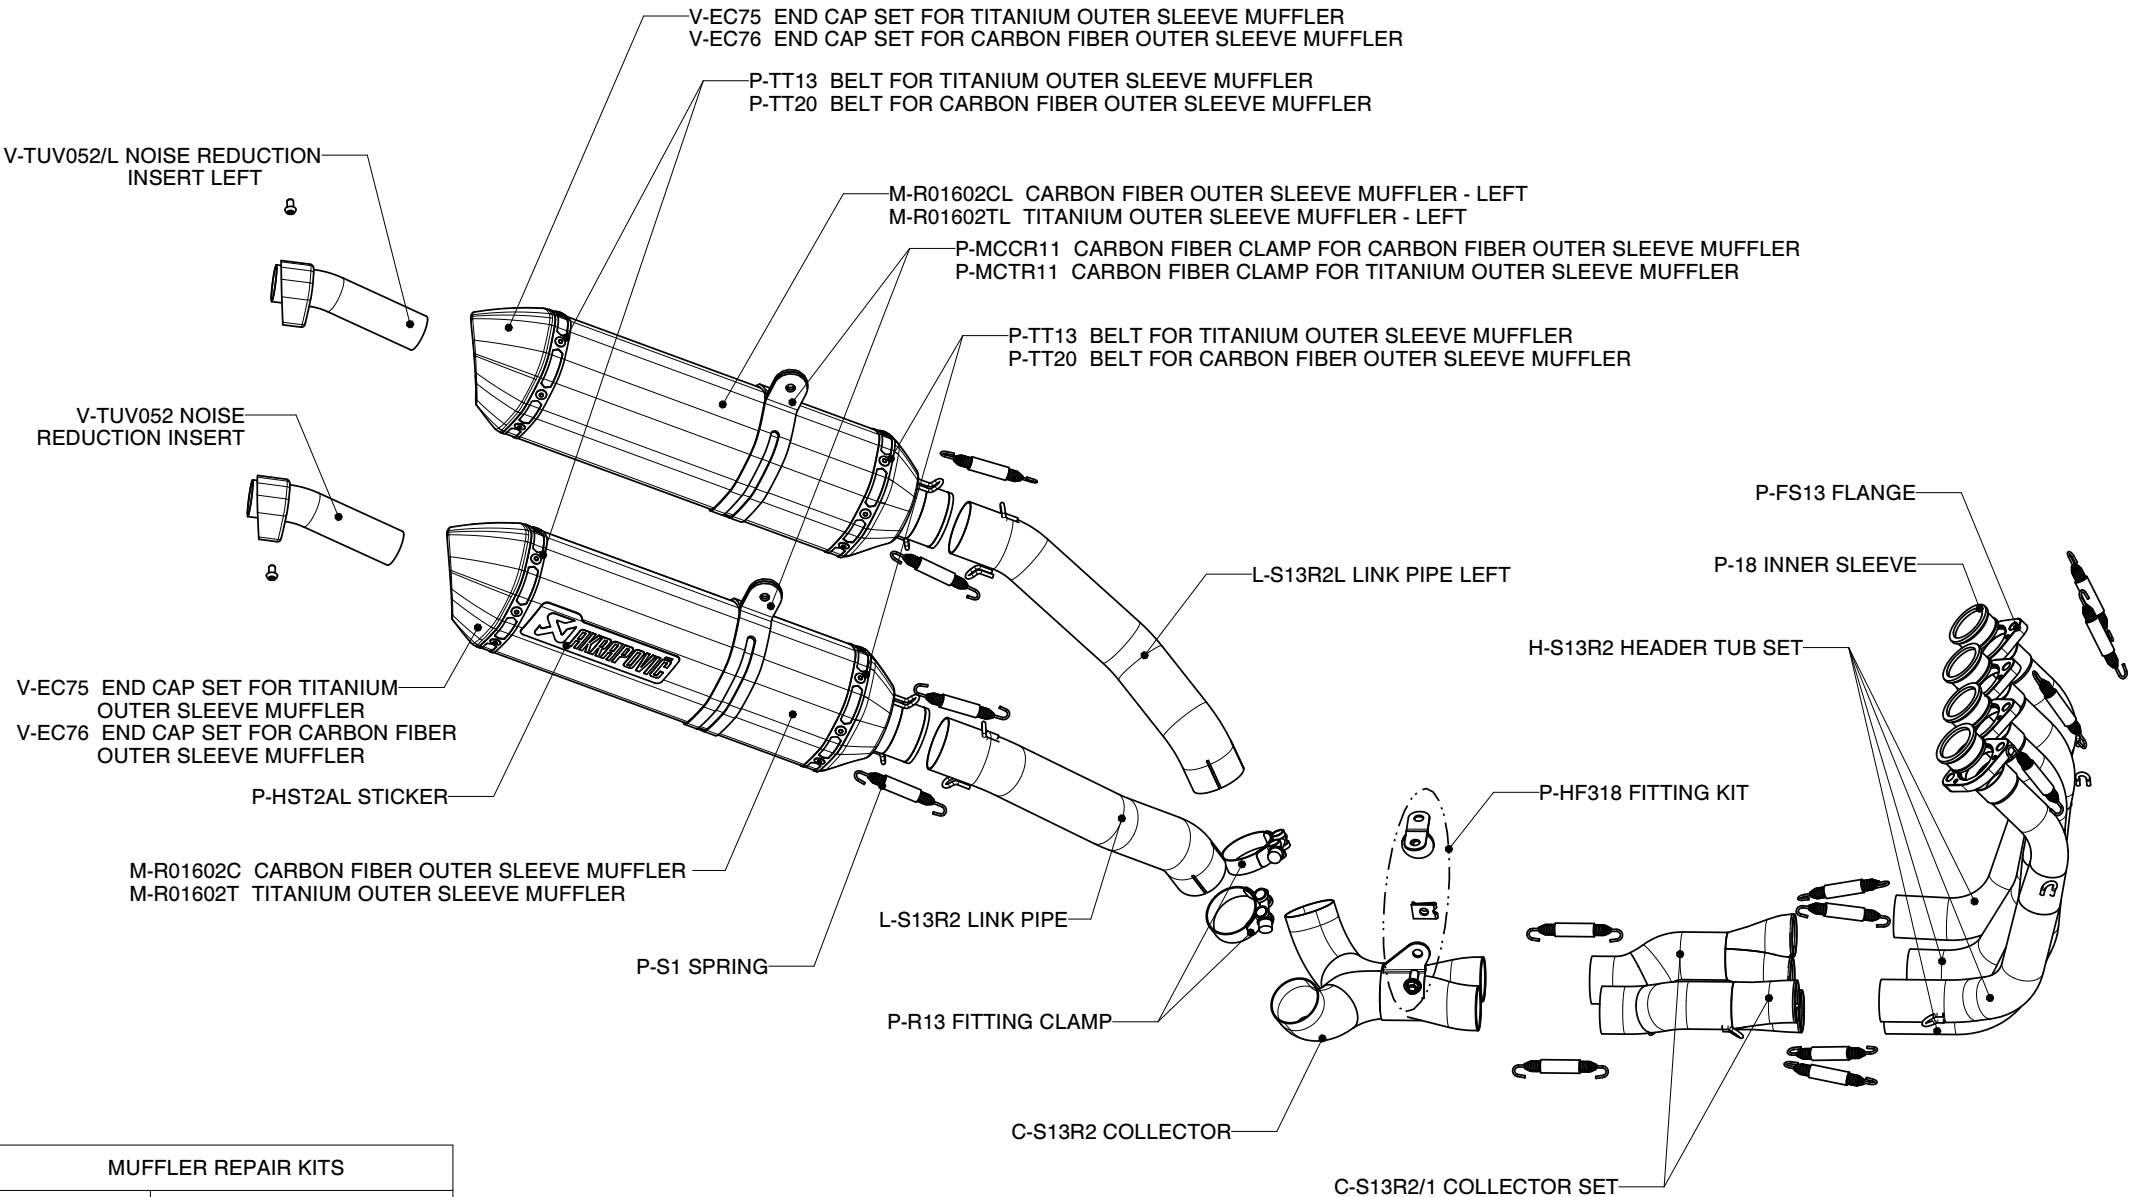

SUZUKI GSX-R1300 Hayabusa, Complete exhaust system / RACING LINE -TWIN

Product code: S-S13R2-RC/1

S-S13R2-RT/1

MUFFLER REPAIR KITS	
REPACK	P-RPCK31
SLEEVE	P-RKS217RT45 - TITANIUM
	P-RKS216RC45 - CARBON