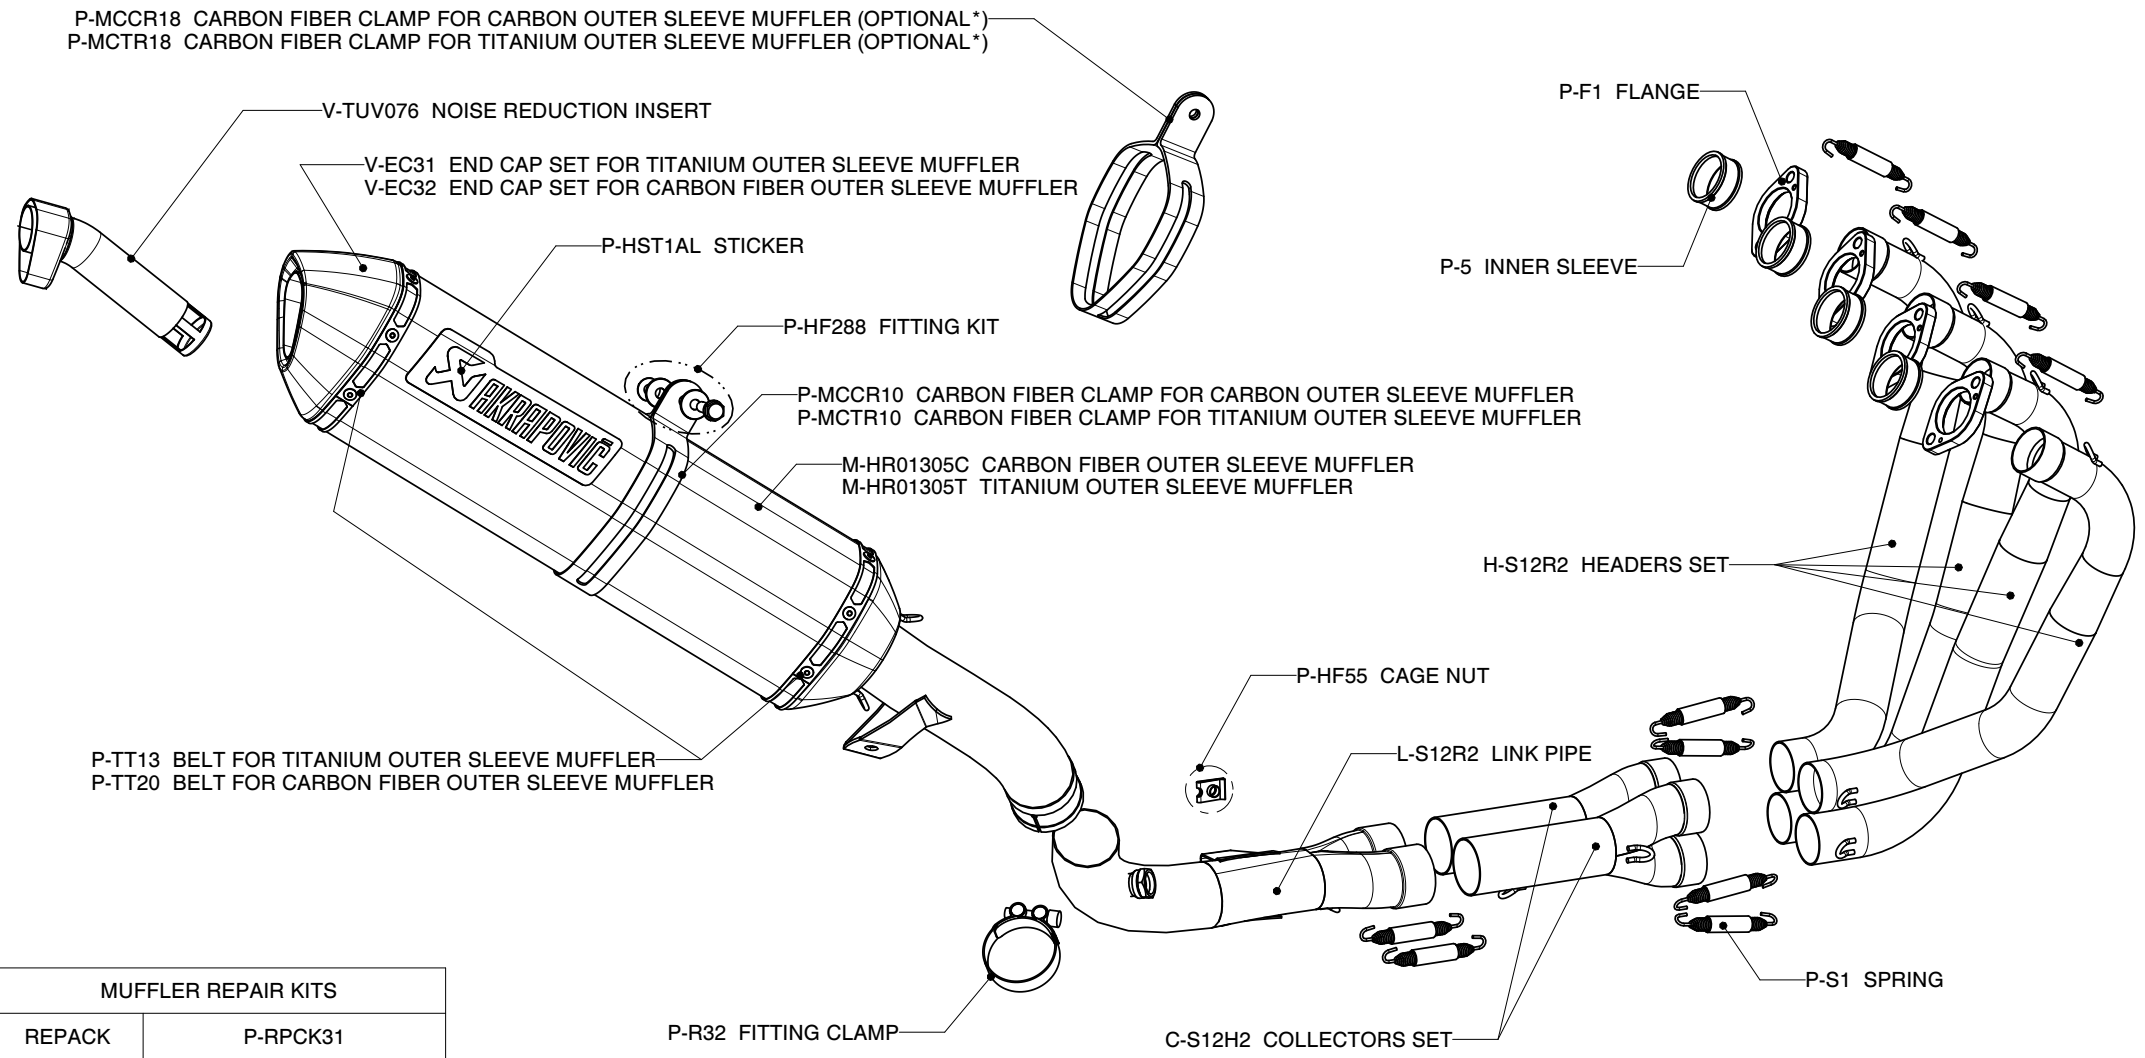

**SUZUKI GSF650 Bandit/ Complete exhaust system/ Racing line,
 SUZUKI GSF650 Bandit/ Complete exhaust system/ Racing line, (*only with optional muffler clamp)
 SUZUKI GSF1250 Bandit/ Complete exhaust system/ Racing line
 Product code: S-S12R2-RC/1
 S-S12R2-RT/1**

WARNING! IN CASE OF COMBINATION WITH FULL SYSTEM TUBE SET, THE SLIP-ON HOMOLOGATION IS NOT VALID!

MUFFLER REPAIR KITS	
REPACK	P-RPCK31
SLEEVE	P-RKS81RT45 - TITANIUM P-RKS100RC45 - CARBON